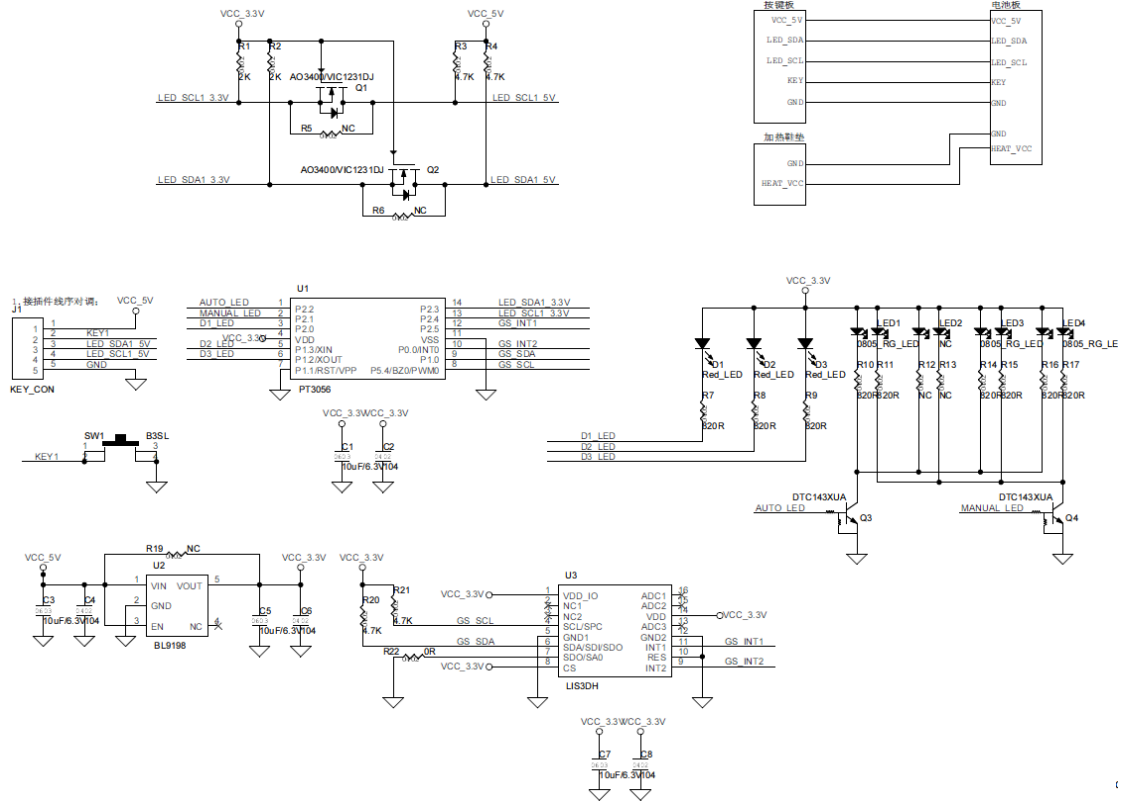

Circuit diagram documents

Heatable Shoes, model WT-1401

Circuit diagram of switch knob

Circuit diagram of battery box